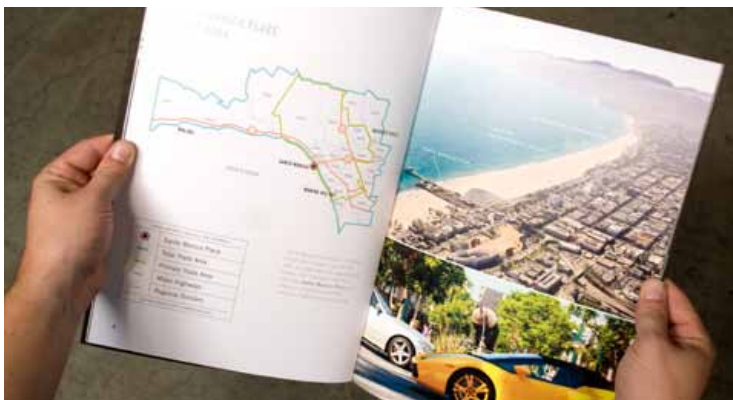

COPYRIGHT 2008 KITCHEN SINK STUDIOS® INC. ALL RIGHTS RESERVED.

Client:
Macerich
Jerede Partnership
OmniPlan

Project:
Santa Monica Place
Santa Monica, California

Project Scope:
Marketing Collateral, Photo-realistic Renderings and Animation, Identity Package,
Business System, Custom Photography, Web site, Leasing Brochure, Video and Promotional Gift